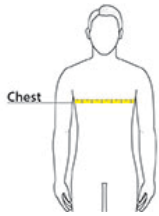

SPEC SHEET + MEASUREMENTS

Nike Team rLegend Tee. DV7299

PRODUCT MEASUREMENTS

	S	M	L	XL	2XL	3XL	4XL
Body Length at Back	27 7/8	28 3/8	29 1/8	29 7/8	30 5/8	31 1/2	32 1/4
Chest	19 1/4	20 7/8	22 3/8	24 7/8	26 3/8	28 3/8	30 1/4
Set in Sleeve Length	9 1/8	9 3/8	9 5/8	9 7/8	10 1/8	10 3/8	10 5/8

Body Length at Back: Measured from high point shoulder to finished hem at back.

Chest: Measured across the chest one inch below armhole when laid flat.

Set in Sleeve Length: Measure from Center Back neck to shoulder point to sleeve hem.

SIZE CHARTS

	S	M	L	XL	2XL	3XL	4XL
Chest	35-37 1/2	37 1/2-41	41-44	44-48 1/2	48 1/2-53 1/2	53 1/2-58	58-63

SPEC SHEET + MEASUREMENTS

Nike Team rLegend Tee. DV7299

HOW TO MEASURE

CHEST

Measure under the arm and around the fullest part of the chest with arms down, keeping tape horizontal.